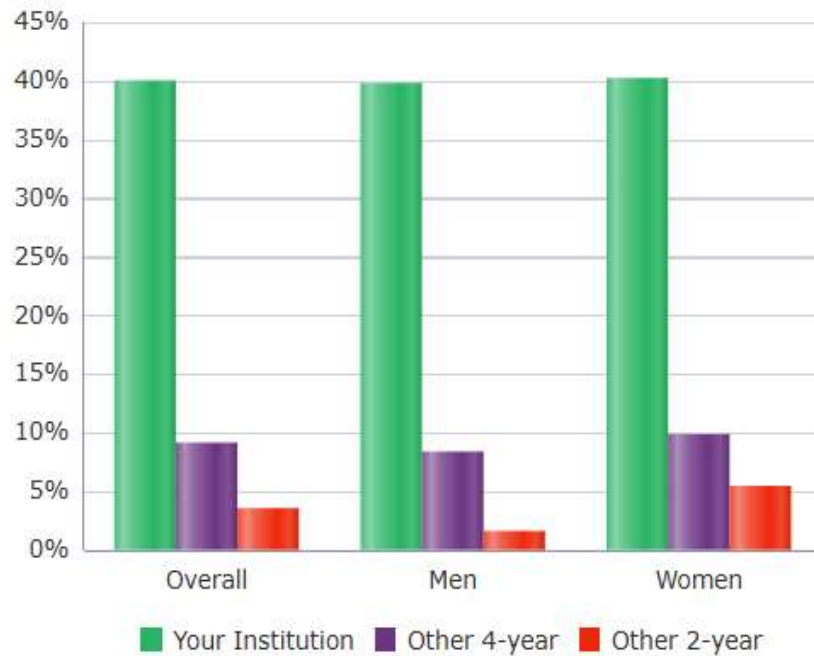

**Six-Year Completion Rates, by Institution Type, for Students Who Started at  
Mitchell Community College, by Gender  
2017 Fall Cohort**

	<b>Mitchell Community College</b>	<b>Other 4-year</b>	<b>Other 2-year</b>
<b>Overall</b>	40.11%	9.21%	3.62%
<b>Men</b>	39.88%	8.45%	1.69%
<b>Women</b>	40.34%	9.95%	5.53%