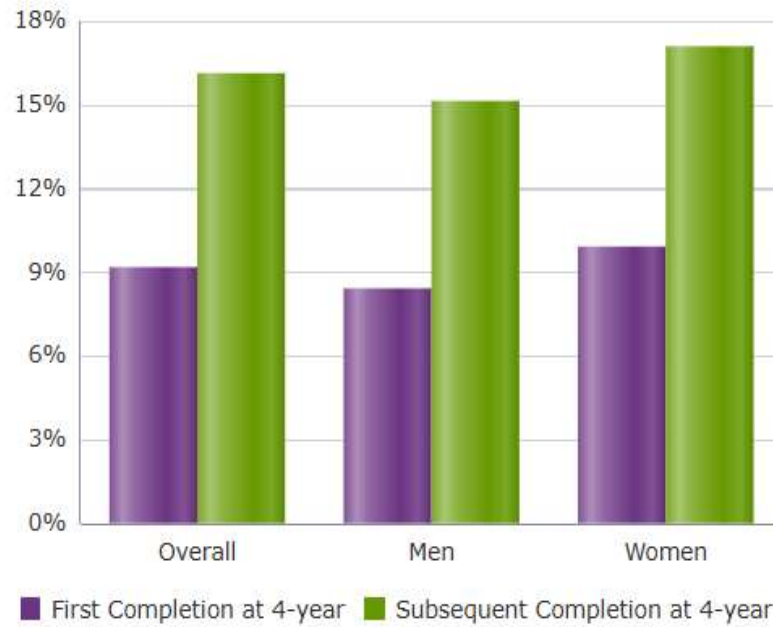

**Six-Year Completion Rates, by Institution Type, for Students Who Started at Mitchell Community College and Completed at a 4-Year Institution, by Gender**  
**2017 Fall Cohort**

	<b>First Completion at 4-year</b>	<b>Subsequent Completion at 4-year</b>	<b>Total Completion at 4-year</b>
<b>Overall</b>	9.21%	16.16%	25.36%
<b>Men</b>	8.45%	15.17%	23.62%
<b>Women</b>	9.95%	17.13%	27.08%