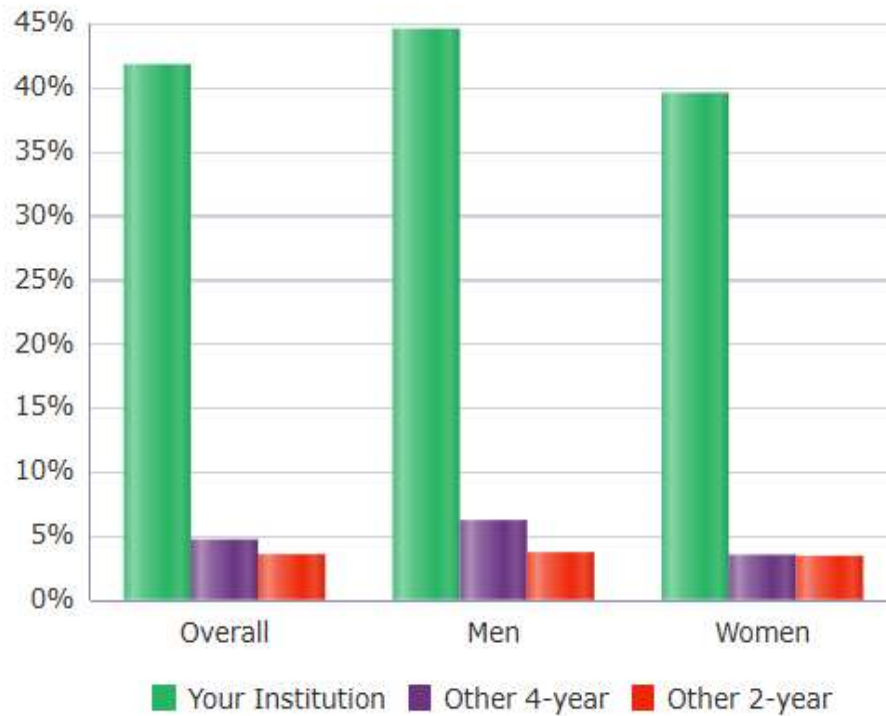

**Six-Year Completion Rates, by Institution Type, for Students Who Started at  
Mitchell Community College, by Gender**

**2016 Fall Cohort**

	<b>Mitchell Community College</b>	<b>Other 4-year</b>	<b>Other 2-year</b>
<b>Overall</b>	41.88%	4.79%	3.63%
<b>Men</b>	44.67%	6.30%	3.78%
<b>Women</b>	39.66%	3.58%	3.52%