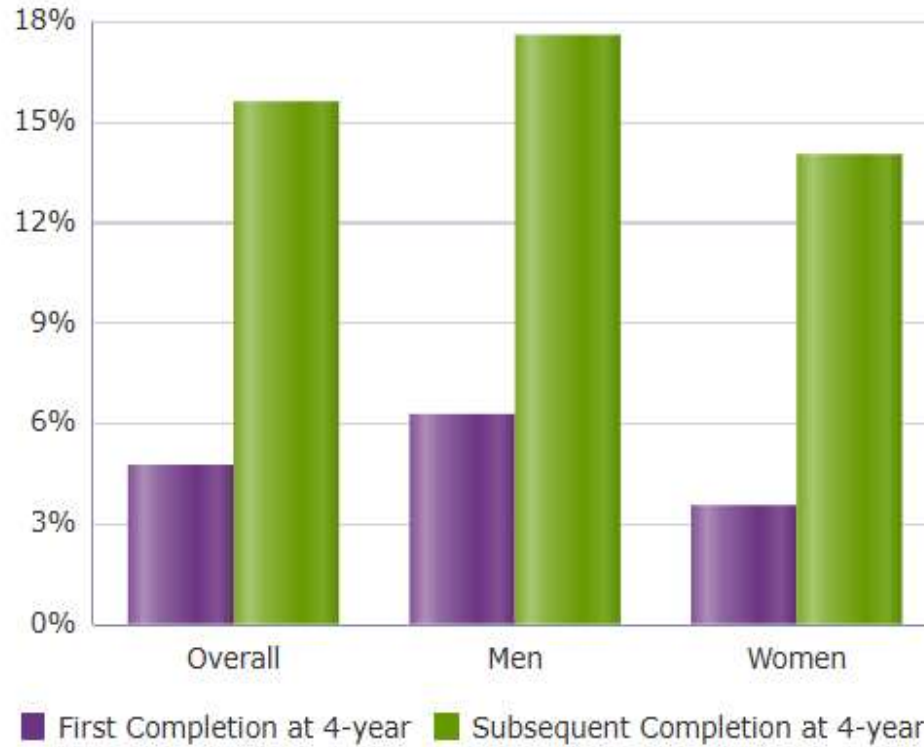

**Six-Year Completion Rates, by Institution Type, for Students Who Started at Mitchell Community College and Completed at a 4-Year Institution, by Gender
2016 Fall Cohort**

	First Completion at 4-year	Subsequent Completion at 4-year	Total Completion at 4-year
Overall	4.79%	15.64%	20.43%
Men	6.30%	17.62%	23.91%
Women	3.58%	14.06%	17.64%