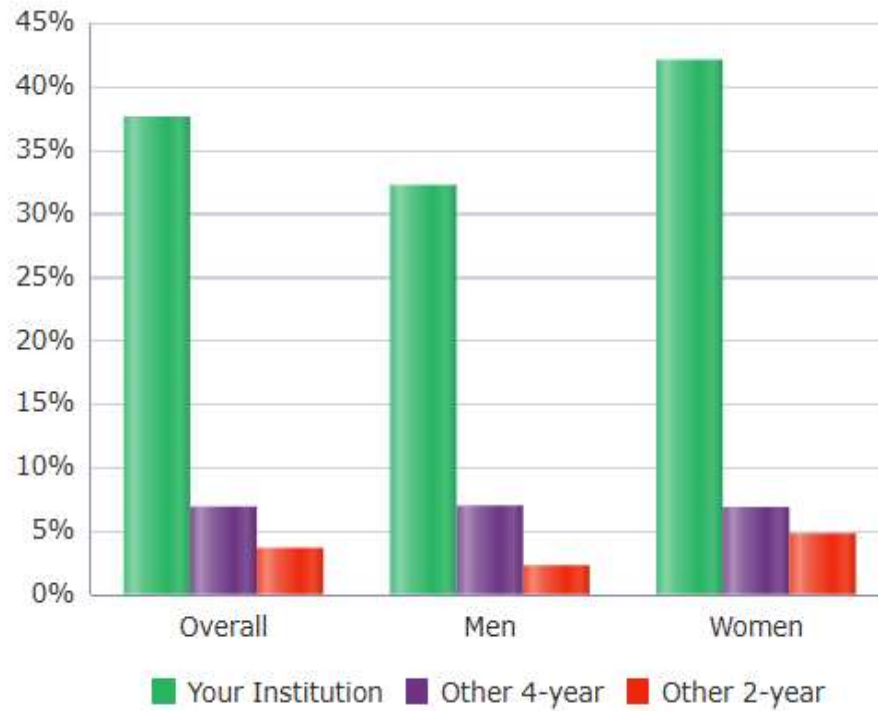

**Six-Year Completion Rates, by Institution Type, for Students Who Started at
Mitchell Community College, by Gender
2015 Fall Cohort**

	Mitchell Community College	Other 4-year	Other 2-year
Overall	37.71%	6.99%	3.73%
Men	32.31%	6.94%	2.35%
Women	42.17%	6.94%	4.87%