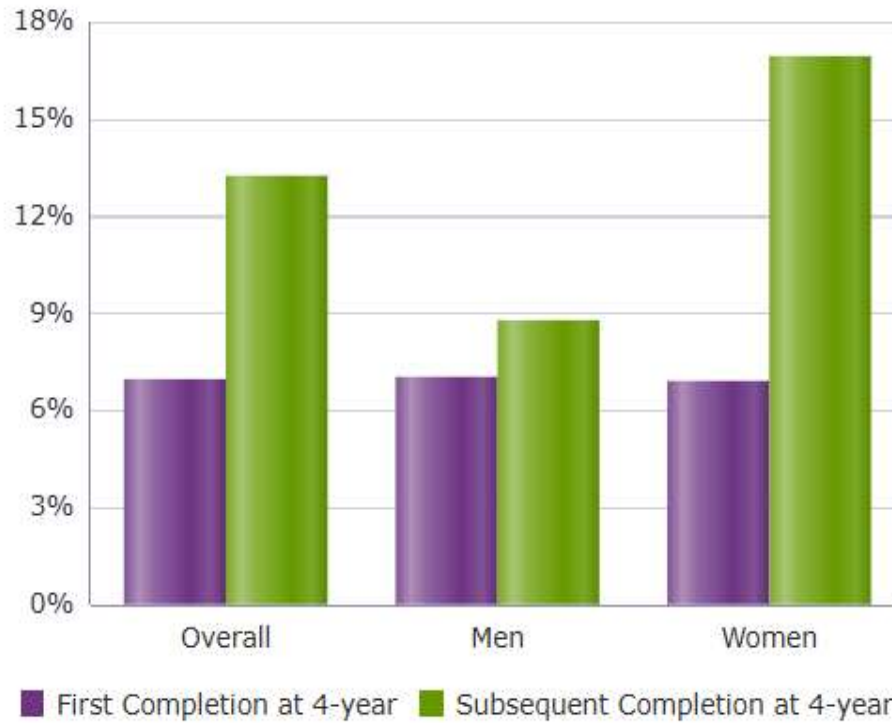

**Six-Year Completion Rates, by Institution Type, for Students Who Started at Mitchell Community College and Completed at a 4-Year Institution, by Gender
2015 Fall Cohort**

	First Completion at 4-year	Subsequent Completion at 4-year	Total Completion at 4-year
Overall	6.99%	13.28%	20.27%
Men	7.06%	8.81%	15.87%
Women	6.94%	16.97%	23.91%