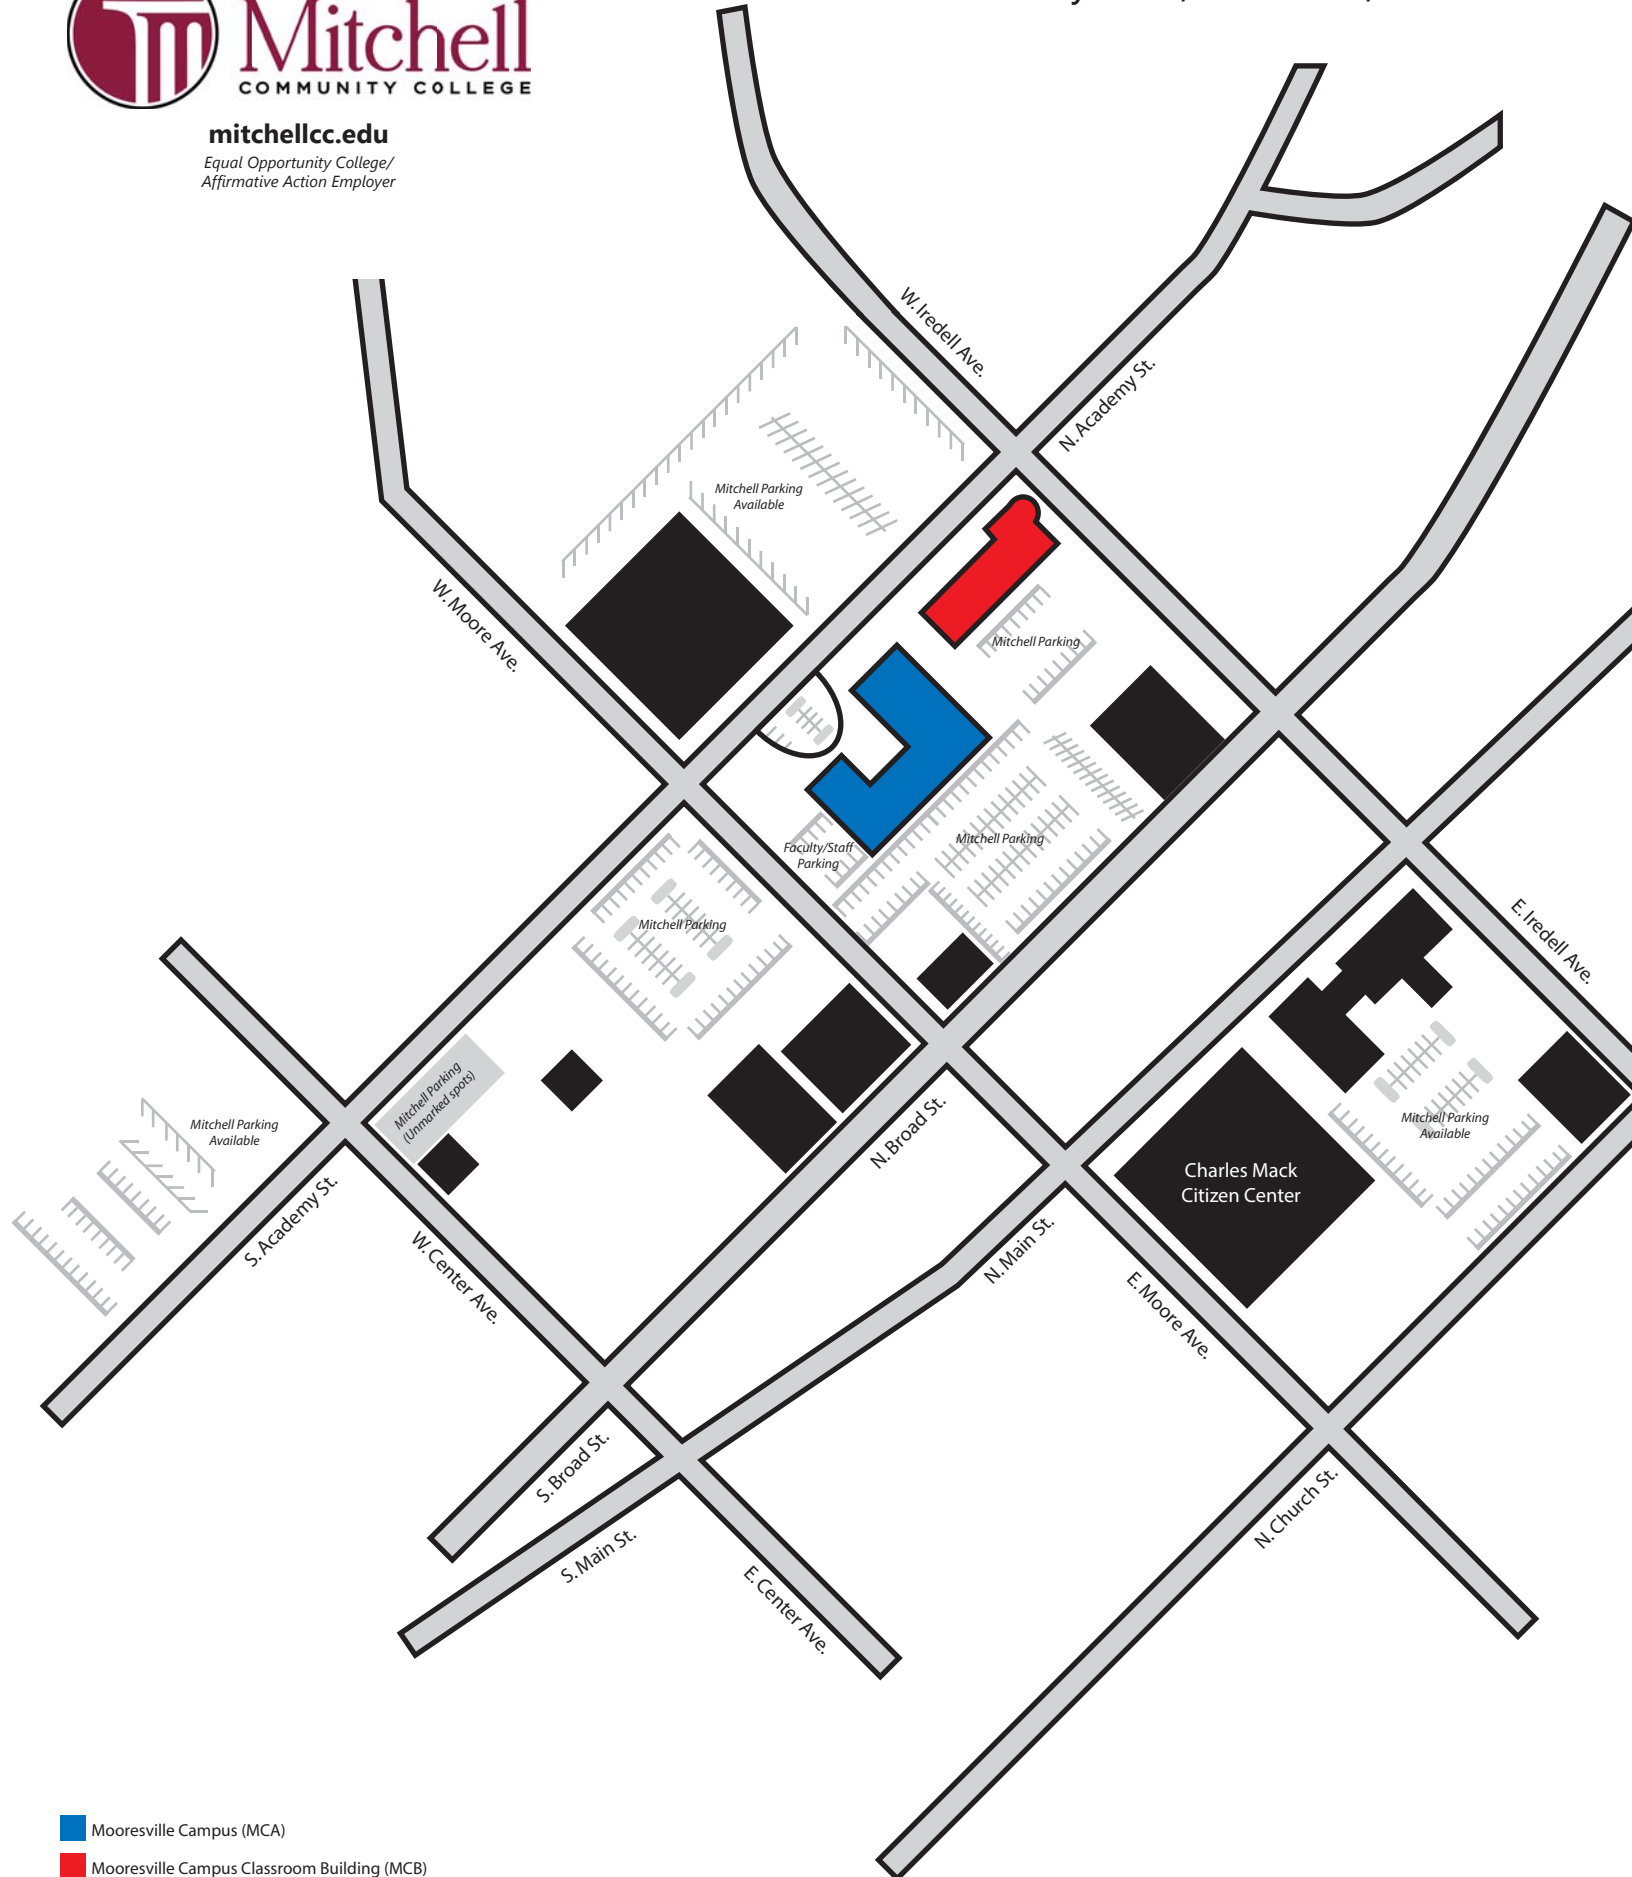

Mitchell
COMMUNITY COLLEGE

mitchellcc.edu

Equal Opportunity College/
Affirmative Action Employer

Map of the Mooresville Campus

219 North Academy Street, Mooresville, NC 28115-3106

- Mooresville Campus (MCA)
- Mooresville Campus Classroom Building (MCB)